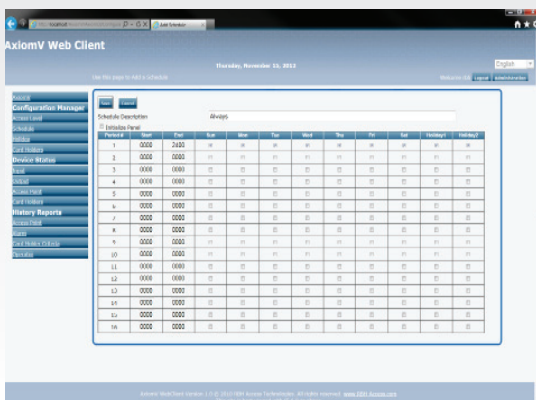

Report on:

Door and Cardholder activity
System alarms and Operator's log

Apple, Microsoft, Linux, iOS... Laptop, Tablet or Smart phone... Internet Explorer, Opera, Firefox, Chrome, Safari and more...

Multi-lingual user interface, multi platform accessibility and many more features make the Web Client module a valuable addition to the AxiomV's long list of outstanding features.

Order:
p/n RBH-AX5-PRO-WEB
or RBH-AX5-ENT-WEB